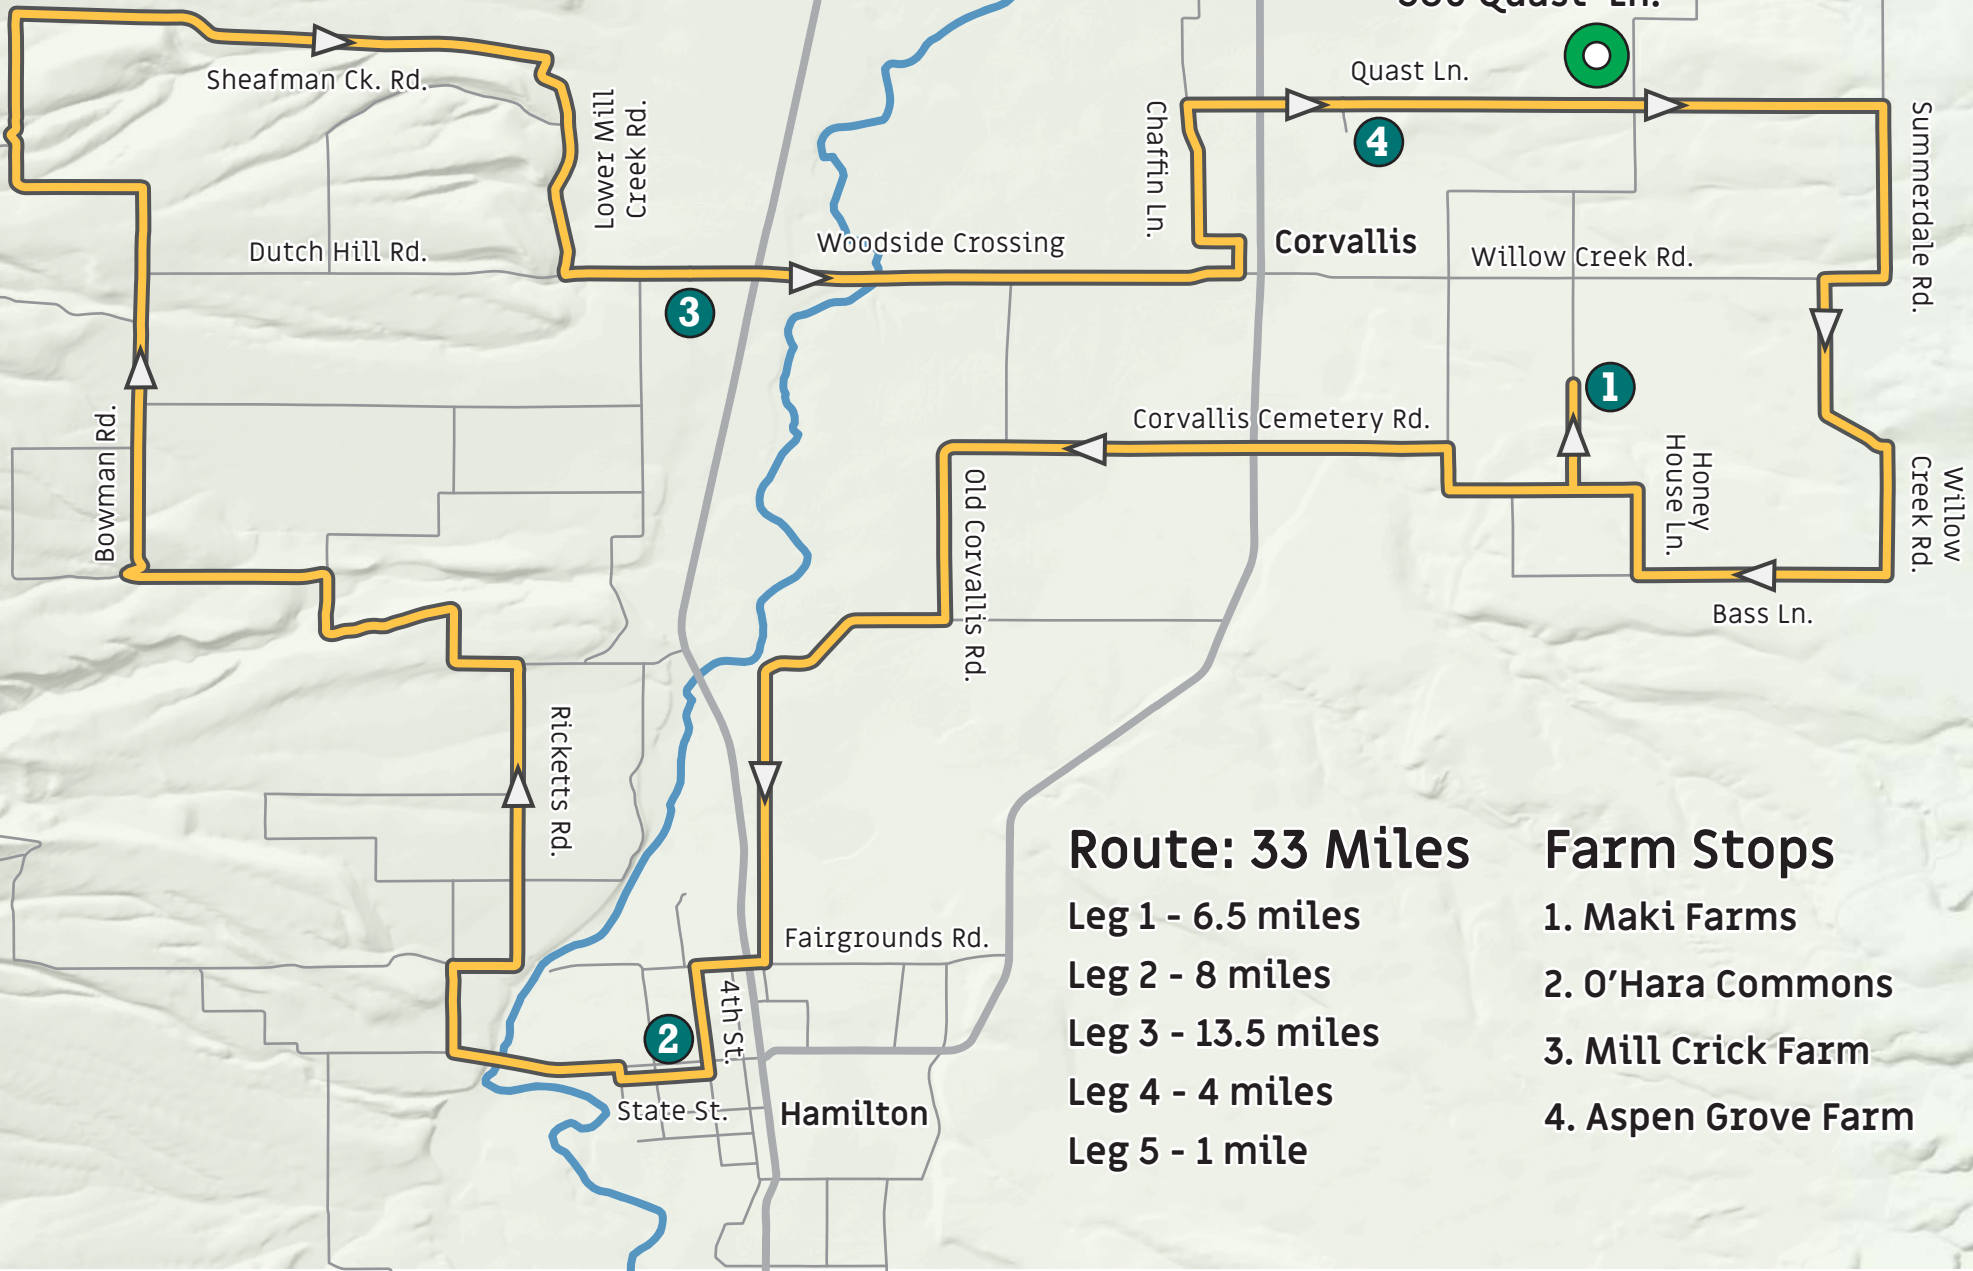

Bike Walk Bitterroot Presents the 5th Annual

Fork to Farm Bike Tour

June 21, 2020 | 10:00 a.m.

Register @ www.bikewalkbitterroot.org

Route: 33 Miles

Leg 1 - 6.5 miles

Leg 2 - 8 miles

Leg 3 - 13.5 miles

Leg 4 - 4 miles

Leg 5 - 1 mile

Farm Stops

1. Maki Farms

2. O'Hara Commons

3. Mill Crick Farm

4. Aspen Grove Farm